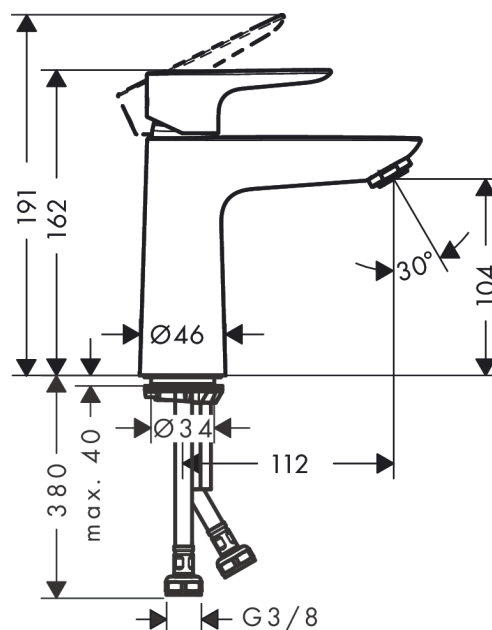

Talis E

Single lever basin mixer 110 without waste set

Surfaces: **Brushed Bronze** Article Number: **71712140**

Description

product features

- ComfortZone 110
- projection 112 mm
- maximum flow rate at 3 bar: 5 l/min
- ceramic cartridge
- temperature limitation adjustable
- suitable for continuous flow water heaters
- connection type: G 3/8 connections
- connection dimension: DN15

Technology

Design awards

Product image

Scale drawing

Flowchart

Talis E
Single lever basin mixer 110 without waste set
 Surfaces: **Brushed Bronze** Article Number: **71712140**

Exploded Drawing

Year of production: >06/20

Talis E
Single lever basin mixer 110 without waste set
 Surfaces: **Brushed Bronze** Article Number: **71712140**

Spare part list

Year of production: >06/20

Pos.	Description	Article Number	Price	PU
1	handle	92687140	-	1
2	hollow set screw M6x10 DIN 916	96029000	-	1
3	screw cover	95704000	-	1
4	flange	92625140	-	1
5	nut	92689000	-	1
6	O-ring 25x1,5	98146000	-	1
7	O-ring 27x1,5	92527000	-	1
8	cartridge, assy	97685000	-	1
9	seal	98865000	-	1
10	adapter for cartridge	92628000	-	1
11	adapter for cartridge	98866000	-	1
12	O-ring 23x2	98398000	-	1
13	aerator M24x1 (5 l/min)	13185140	-	1
14	screw M8 x 68	97736000	-	1
15	seal	97608000	-	1
16	fixing set	96016000	-	1
17	connection hose 450 mm M8x0,75 G3/8	97206000	-	1
18	O-ring 6,6x1,6	93019000	-	1