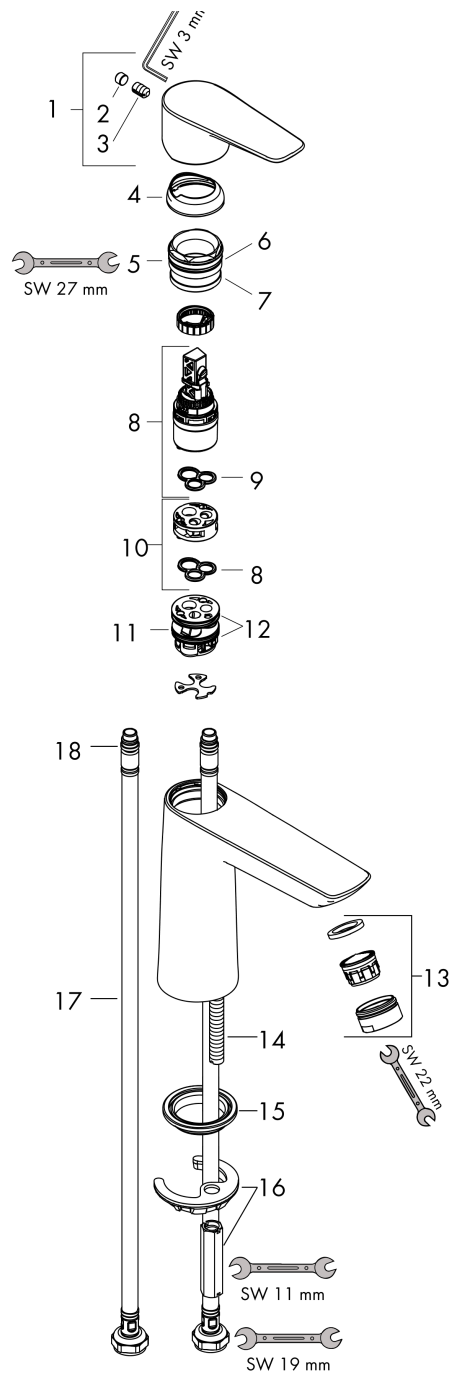

Talis E

Single lever basin mixer 110 without waste set

Surfaces: **Brushed Bronze** Article Number: **71712140**

Description

product features

- ComfortZone 110
- projection 112 mm
- maximum flow rate at 3 bar: 5 l/min
- ceramic cartridge
- temperature limitation adjustable
- suitable for continuous flow water heaters
- connection type: G 3/8 connections
- connection dimension: DN15

Technology

Design awards

Product image

Scale drawing

Flowchart

Talis E
Single lever basin mixer 110 without waste set
 Surfaces: **Brushed Bronze** Article Number: **71712140**

Exploded Drawing

Year of production: >06/20

Talis E
Single lever basin mixer 110 without waste set
 Surfaces: **Brushed Bronze** Article Number: **71712140**

Spare part list

Year of production: >06/20

Pos.	Description	Article Number	Price	PU
1	handle	92687140	-	1
2	hollow set screw M6x10 DIN 916	96029000	-	1
3	screw cover	95704000	-	1
4	flange	92625140	-	1
5	nut	92689000	-	1
6	O-ring 25x1,5	98146000	-	1
7	O-ring 27x1,5	92527000	-	1
8	cartridge, assy	97685000	-	1
9	seal	98865000	-	1
10	adapter for cartridge	92628000	-	1
11	adapter for cartridge	98866000	-	1
12	O-ring 23x2	98398000	-	1
13	aerator M24x1 (5 l/min)	13185140	-	1
14	screw M8 x 68	97736000	-	1
15	seal	97608000	-	1
16	fixing set	96016000	-	1
17	connection hose 450 mm M8x0,75 G3/8	97206000	-	1
18	O-ring 6,6x1,6	93019000	-	1