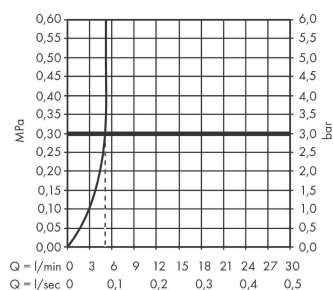

Talis E

Single lever basin mixer 110 without waste set

Surfaces: **Brushed Bronze** Article Number: **71712140**

Description

product features

- ComfortZone 110
- projection 112 mm
- maximum flow rate at 3 bar: 5 l/min
- ceramic cartridge
- temperature limitation adjustable
- suitable for continuous flow water heaters
- connection type: G 3/8 connections
- connection dimension: DN15

Technology

Design awards

Product image

Scale drawing

Flowchart

Talis E
Single lever basin mixer 110 without waste set
 Surfaces: **Brushed Bronze** Article Number: **71712140**

Exploded Drawing

Year of production: >06/20